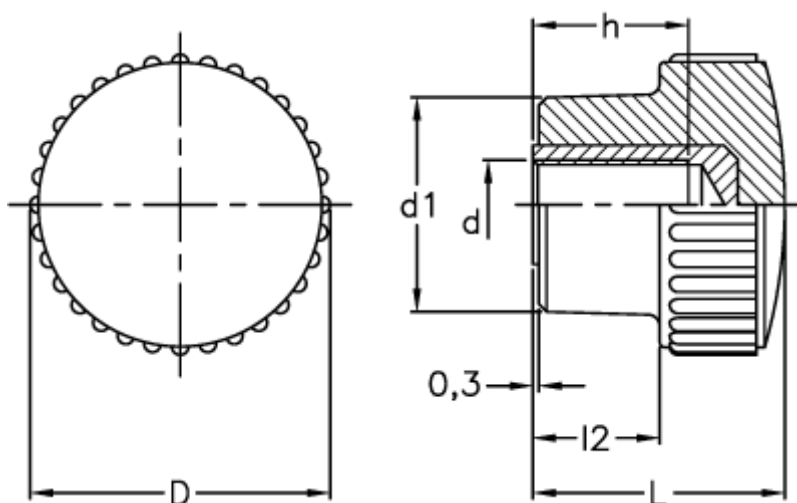

Data Sheet

Article number: 2302151112
Description: E+G Knurled knob
B.259/25 S-M8 CLEAN

Measures

D	= 26
d1	= 16
d 6H	= M8
h	= 13
L	= 28
l2	= 15